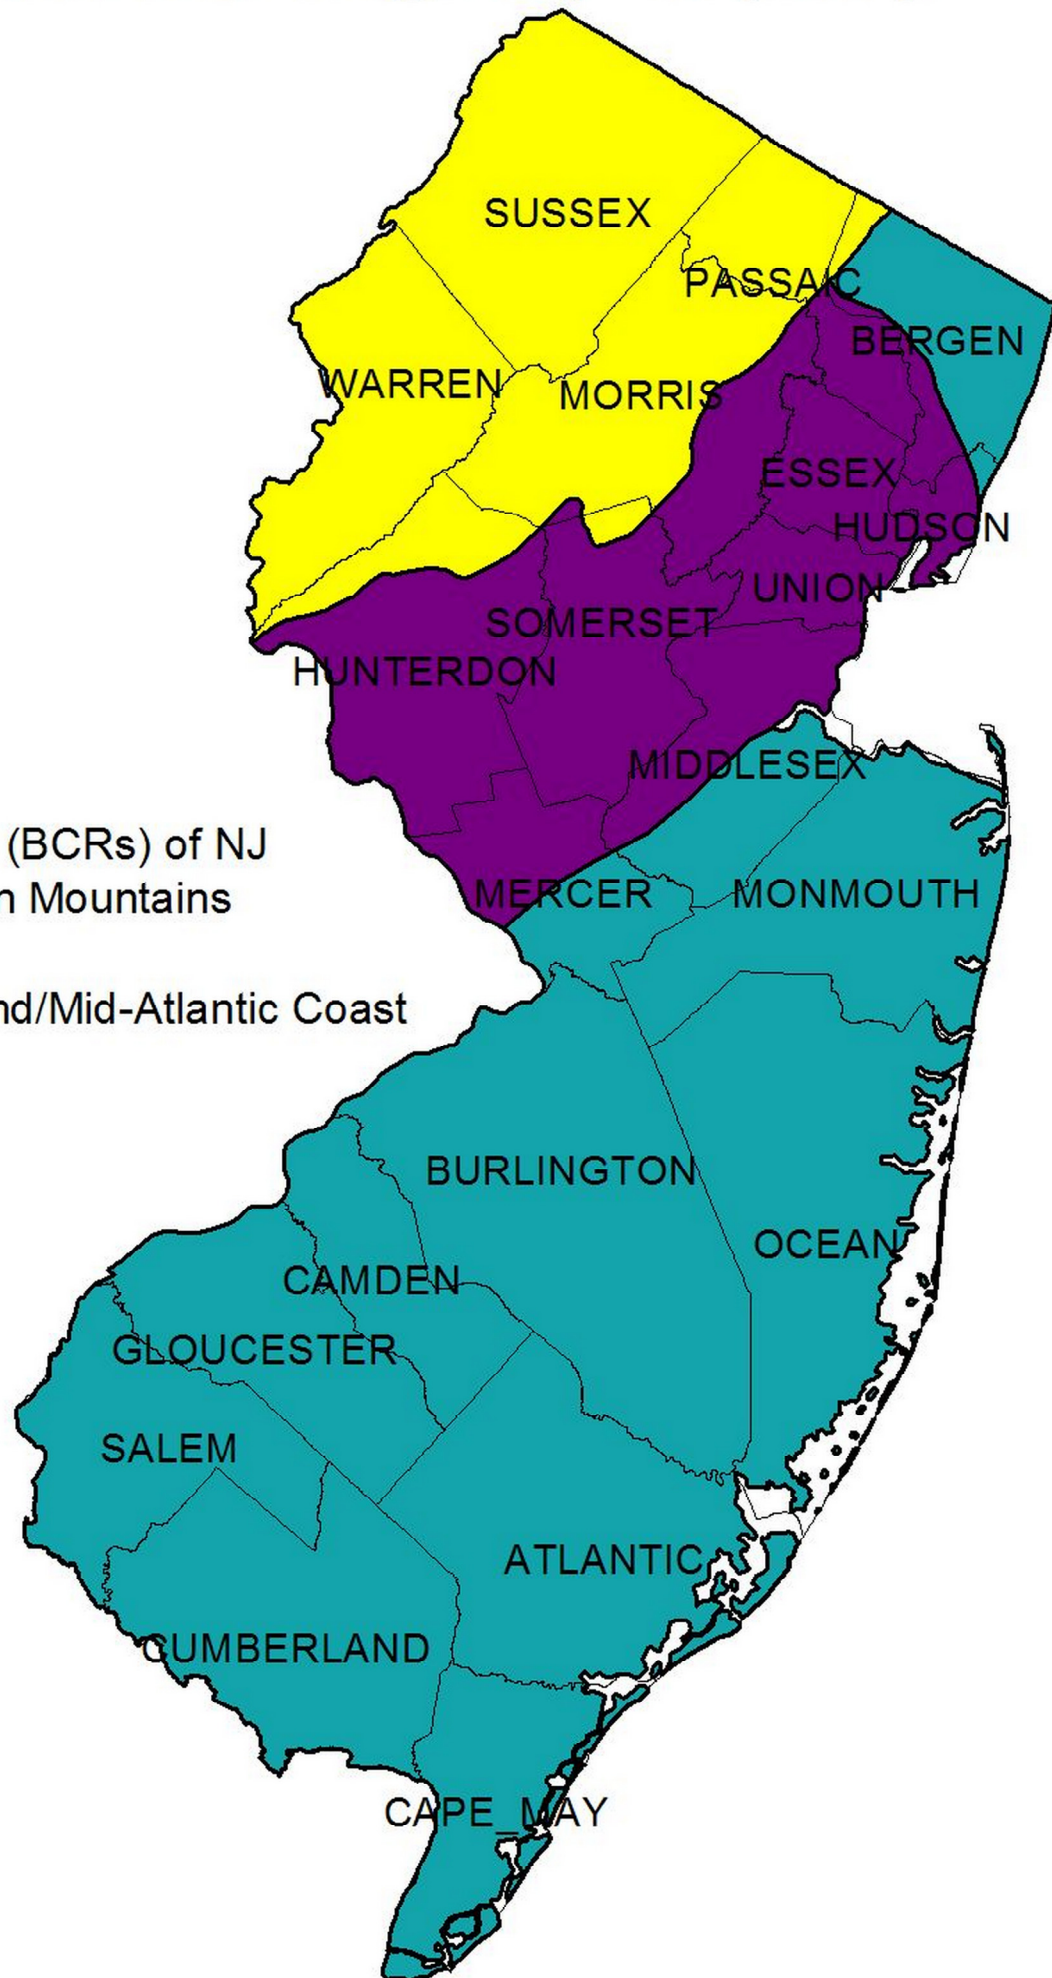

# NJ Bird Conservation Region (BCR) Map

County Boundaries

Bird Conservation Regions (BCRs) of NJ

- BCR 28 - Appalachian Mountains
- BCR 29 - Piedmont
- BCR 30 - New England/Mid-Atlantic Coast

NEW JERSEY  
AUDUBON  
SOCIETY