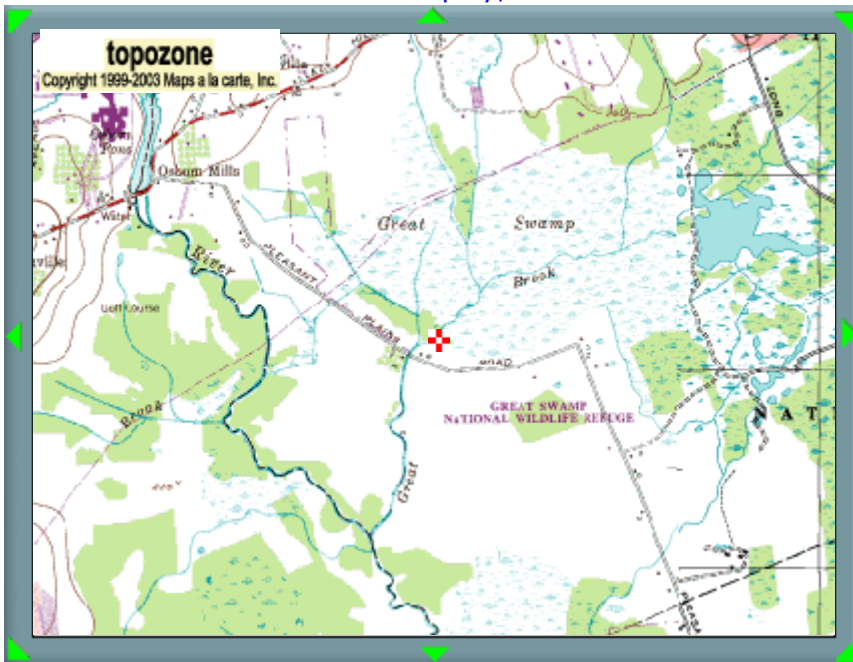

Coordinate Format

D/M/S

Coordinate Datum

WGS84/NAD83

Show target

- [Email this map](#)
- [Bookmark this map](#)
- [Print this map](#)

M=-13.075
G=0.317
[What's This?](#)

TopoZone.com © 1999-2004 Maps a la carte, Inc. - All rights reserved.
Use of this site is governed by our [Conditions and Terms of Use](#). We care about your privacy - please read our [Privacy Statement](#).